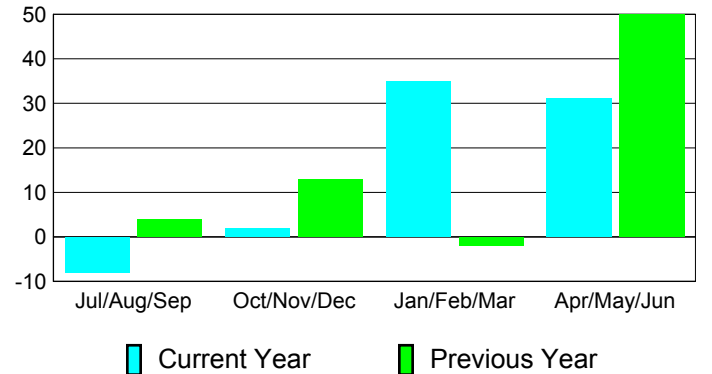

Gender Comparison 2010-2011

Jul/Aug/Sep

Oct/Nov/Dec

Jan/Feb/Mar

Apr/May/Jun

Male

Female