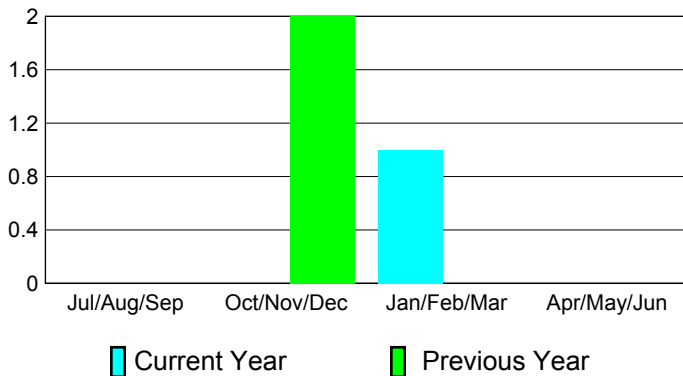

2010-2011 GMT Reports for District (or Undistricted) **District 114 O**

GMT: **Dir. Horst P. Kirchgatterer**

Location: **AUSTRIA**

GMT CA: **4**

CLUBS

Club Results
2010-2011

Clubs
2009-2010

Month	New Club Goal	Actual New Clubs	Actual Dropped Clubs	Gain/Loss of Clubs	Gain/Loss of Clubs
Jul/Aug/Sep	0	0	0	0	0
Oct/Nov/Dec	1	0	0	0	2
Jan/Feb/Mar	0	1	0	1	0
Apr/May/Jun	1	0	0	0	0
Totals	2	1	0	1	2

Club Results 2010-2011

Goal, New, Dropped, Gain/Loss

Comparison of Club Gain/Loss

Current Year Compared to the Previous Year

YTD Status Quo Clubs 2010-2011

Status Quo Clubs Compared to Status Quo Members

MEMBERSHIP

Membership Results
2010-2011

Membership
2009-2010

Month	Net Memb Goal	Actual New Memb	Actual Dropped Memb	Gain/Loss of Memb	Gain/Loss of Memb
Jul/Aug/Sep	10	97	-25	72	-19
Oct/Nov/Dec	40	291	-208	83	46
Jan/Feb/Mar	15	32	-109	-77	15
Apr/May/Jun	35	6	-37	-31	2
Totals	100	426	-379	47	44

Membership Results 2010-2011

Goal, New, Dropped, Gain/Loss

Comparison of Membership Gain/Loss

Current Year Compared to the Previous Year

Gender Comparison 2010-2011

Male

Female