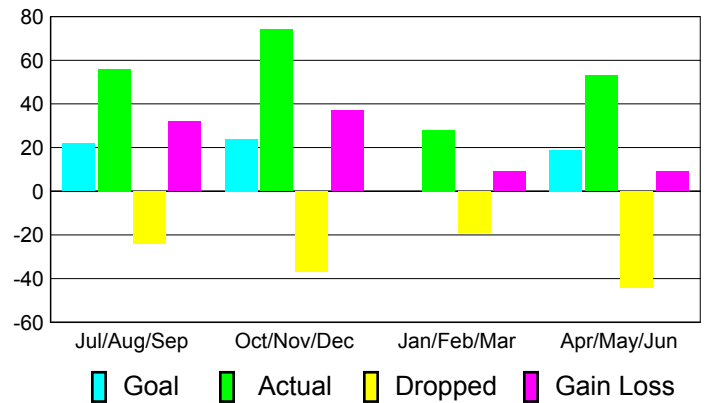

### YTD Status Quo Clubs 2010-2011

Status Quo Clubs Compared to Status Quo Members

## MEMBERSHIP

**Membership Results**  
2010-2011

**Membership**  
2009-2010

Month	Net Memb Goal	Actual New Memb	Actual Dropped Memb	Gain/Loss of Memb	Gain/Loss of Memb
Jul/Aug/Sep	22	56	-24	32	-18
Oct/Nov/Dec	24	74	-37	37	37
Jan/Feb/Mar	0	28	-19	9	3
Apr/May/June	19	53	-44	9	-1
<b>Totals</b>	<b>65</b>	<b>211</b>	<b>-124</b>	<b>87</b>	<b>21</b>

### Comparison of Membership Gain/Loss

Current Year Compared to the Previous Year