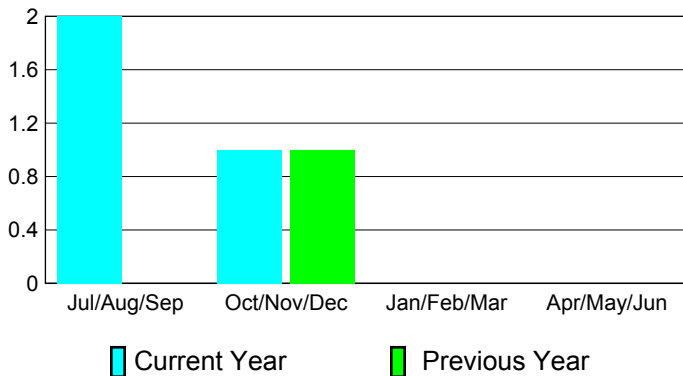

2010-2011 GMT Reports for District (or Undistricted) **District 102 E SWITZERLAND**

GMT: **Dir. Horst P. Kirchgatterer**

Location: **SWITZERLAND**

GMT CA: **4**

CLUBS

Club Results
2010-2011

Clubs
2009-2010

Month	New Club Goal	Actual New Clubs	Actual Dropped Clubs	Gain/Loss of Clubs	Gain/Loss of Clubs
Jul/Aug/Sep	1	2	0	2	0
Oct/Nov/Dec	1	1	0	1	1
Jan/Feb/Mar	0	0	0	0	0
Apr/May/June	1	0	0	0	0
Totals	3	3	0	3	1

Club Results 2010-2011

Goal, New, Dropped, Gain/Loss

Comparison of Club Gain/Loss

Current Year Compared to the Previous Year

YTD Status Quo Clubs 2010-2011

Status Quo Clubs Compared to Status Quo Members

MEMBERSHIP

Membership Results
2010-2011

Membership
2009-2010

Month	Net Memb Goal	Actual New Memb	Actual Dropped Memb	Gain/Loss of Memb	Gain/Loss of Memb
Jul/Aug/Sep	22	56	-24	32	-18
Oct/Nov/Dec	24	74	-37	37	37
Jan/Feb/Mar	0	28	-19	9	3
Apr/May/June	19	53	-44	9	-1
Totals	65	211	-124	87	21

Membership Results 2010-2011

Goal, New, Dropped, Gain/Loss

Comparison of Membership Gain/Loss

Current Year Compared to the Previous Year

Gender Comparison 2010-2011

Jul/Aug/Sep

Oct/Nov/Dec

Jan/Feb/Mar

Apr/May/June

Male

Female