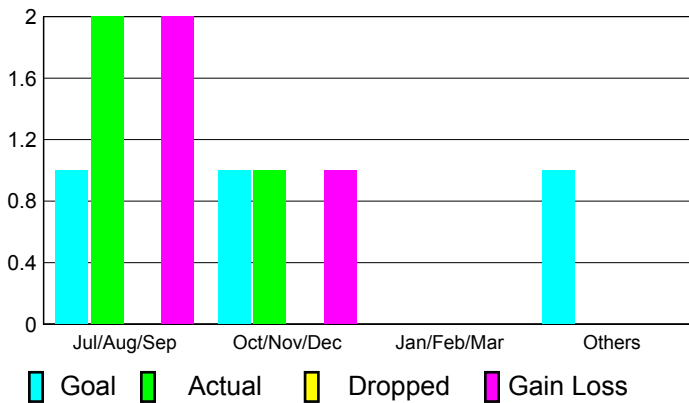

2010-2011 GMT Reports for District (or Undistricted) **District 102 E SWITZERLAND**

GMT: **Dir. Horst P. Kirchgatterer**

Location: **SWITZERLAND**

GMT CA: **4**

CLUBS

Club Results
2010-2011

Clubs
2009-2010

Month	New Club Goal	Actual New Clubs	Actual Dropped Clubs	Gain/Loss of Clubs	Gain/Loss of Clubs
Jul/Aug/Sep	1	2	0	2	0
Oct/Nov/Dec	1	1	0	1	1
Jan/Feb/Mar	0	0	0	0	0
Apr/May/June	1	0	0	0	0
Totals	3	3	0	3	1

Club Results 2010-2011

Goal, New, Dropped, Gain/Loss

Comparison of Club Gain/Loss

Current Year Compared to the Previous Year