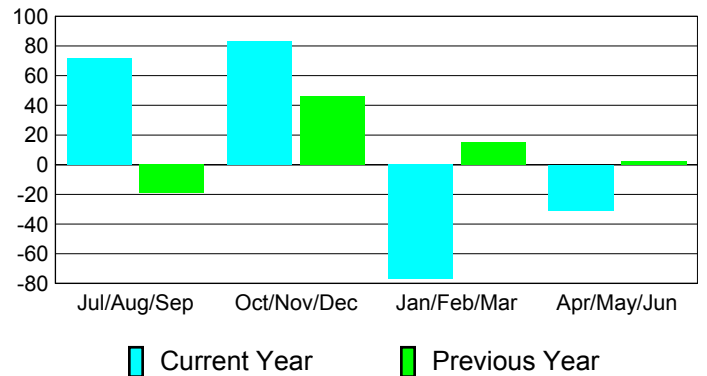

Gender Comparison 2010-2011

Male

Female