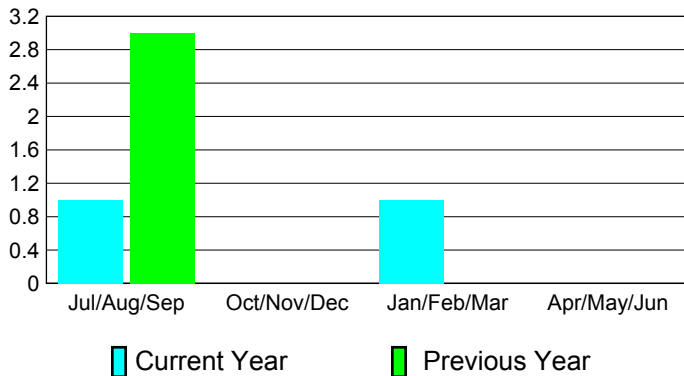

2010-2011 GMT Reports for District (or Undistricted) **District 102 C**

GMT: **Dir. Horst P. Kirchgatterer**

Location: **SWITZERLAND**

GMT CA: **4**

CLUBS

Club Results
2010-2011

Clubs
2009-2010

Month	New Club Goal	Actual New Clubs	Actual Dropped Clubs	Gain/Loss of Clubs	Gain/Loss of Clubs
Jul/Aug/Sep	1	1	0	1	3
Oct/Nov/Dec	1	0	0	0	0
Jan/Feb/Mar	0	1	0	1	0
Apr/May/Jun	0	0	0	0	0
Totals	2	2	0	2	3

Club Results 2010-2011

Goal, New, Dropped, Gain/Loss

Comparison of Club Gain/Loss

Current Year Compared to the Previous Year

YTD Status Quo Clubs 2010-2011

Status Quo Clubs Compared to Status Quo Members

MEMBERSHIP

Membership Results
2010-2011

Membership
2009-2010

Month	Net Memb Goal	Actual New Memb	Actual Dropped Memb	Gain/Loss of Memb	Gain/Loss of Memb
Jul/Aug/Sep	29	39	-7	32	62
Oct/Nov/Dec	28	32	-17	15	13
Jan/Feb/Mar	6	53	-22	31	-4
Apr/May/Jun	3	75	-44	31	7
Totals	66	199	-90	109	78

Membership Results 2010-2011

Goal, New, Dropped, Gain/Loss

Comparison of Membership Gain/Loss

Current Year Compared to the Previous Year

Gender Comparison 2010-2011

Jul/Aug/Sep

Oct/Nov/Dec

Jan/Feb/Mar

Apr/May/Jun

Male

Female