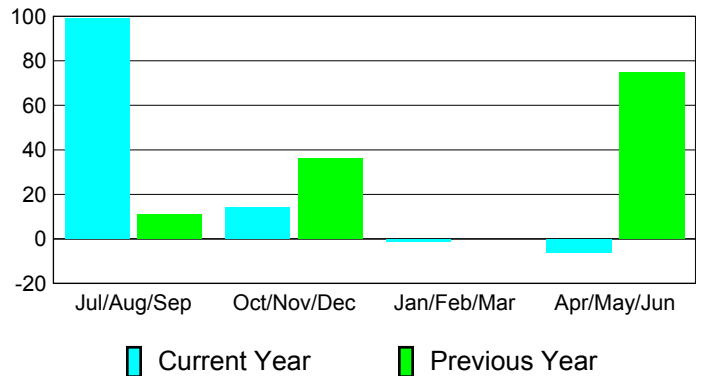

Gender Comparison 2010-2011

Jul/Aug/Sep

Oct/Nov/Dec

Jan/Feb/Mar

Apr/May/June

Male

Female