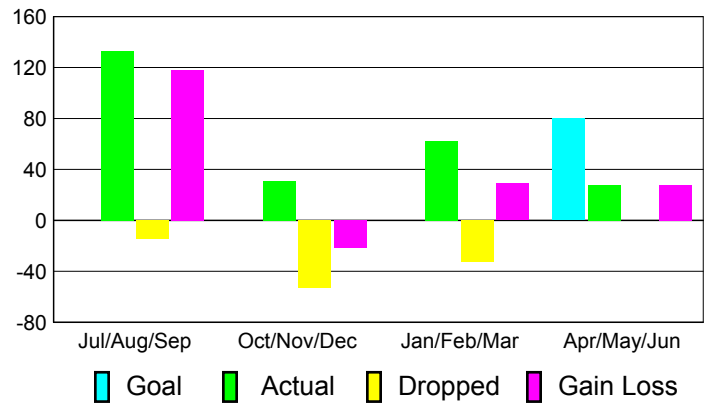

Membership Results 2010-2011

Goal, New, Dropped, Gain/Loss

Comparison of Membership Gain/Loss

Current Year Compared to the Previous Year