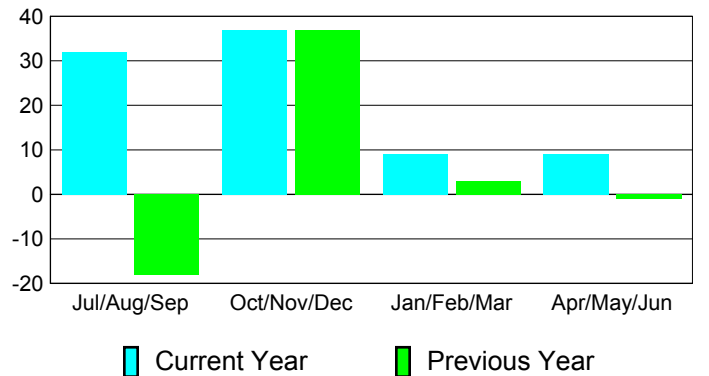

Gender Comparison 2010-2011

Jul/Aug/Sep

Oct/Nov/Dec

Jan/Feb/Mar

Apr/May/June

Male

Female