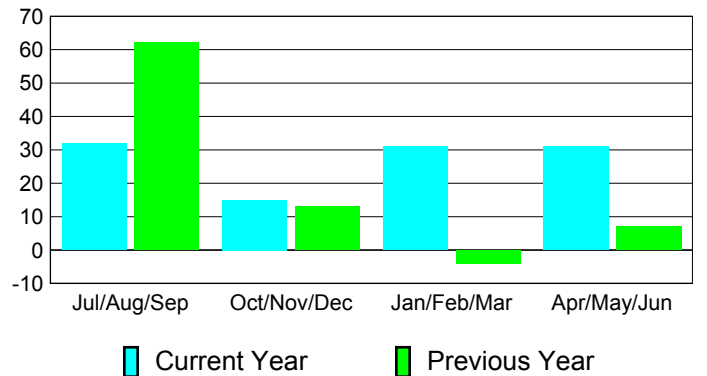

Gender Comparison 2010-2011

Jul/Aug/Sep

Oct/Nov/Dec

Jan/Feb/Mar

Apr/May/Jun

Male

Female