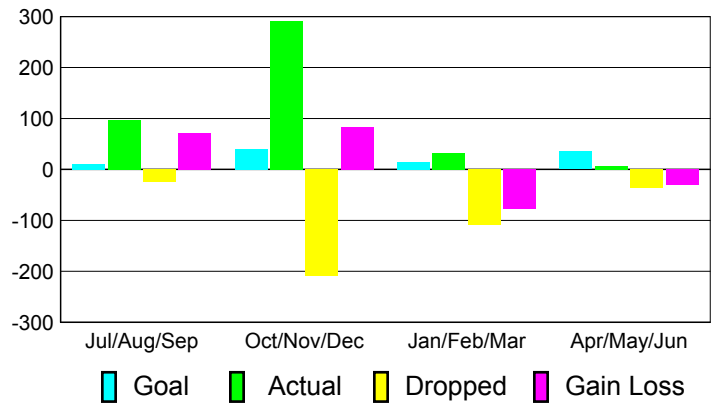

Membership Results 2010-2011

Goal, New, Dropped, Gain/Loss

Comparison of Membership Gain/Loss

Current Year Compared to the Previous Year