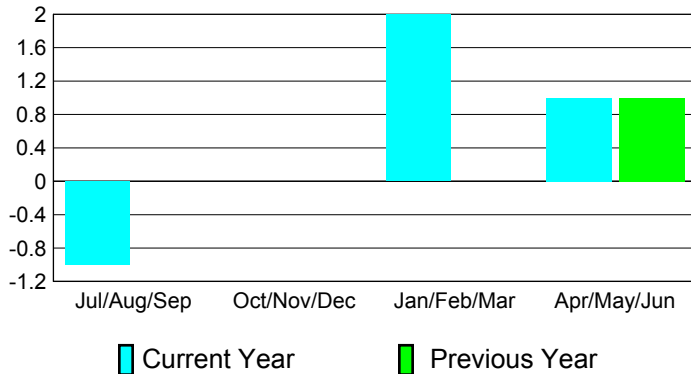

2010-2011 GMT Reports for District (or Undistricted) **District 114 W**

GMT: **Dir. Horst P. Kirchgatterer**

Location: **AUSTRIA**

GMT CA: **4**

CLUBS

**Club Results
2010-2011**

**Clubs
2009-2010**

Month	New Club Goal	Actual New Clubs	Actual Dropped Clubs	Gain/Loss of Clubs	Gain/Loss of Clubs
Jul/Aug/Sep	0	0	-1	-1	0
Oct/Nov/Dec	0	0	0	0	0
Jan/Feb/Mar	0	2	0	2	0
Apr/May/June	2	1	0	1	1
Totals	2	3	-1	2	1

Club Results 2010-2011

Goal, New, Dropped, Gain/Loss

Comparison of Club Gain/Loss

Current Year Compared to the Previous Year

YTD Status Quo Clubs 2010-2011

Status Quo Clubs Compared to Status Quo Members

MEMBERSHIP

**Membership Results
2010-2011**

**Membership
2009-2010**

Month	Net Memb Goal	Actual New Memb	Actual Dropped Memb	Gain/Loss of Memb	Gain/Loss of Memb
Jul/Aug/Sep	0	133	-15	118	22
Oct/Nov/Dec	0	31	-53	-22	-2
Jan/Feb/Mar	0	62	-33	29	-5
Apr/May/June	80	28	0	28	19
Totals	80	254	-101	153	34

Membership Results 2010-2011

Goal, New, Dropped, Gain/Loss

Comparison of Membership Gain/Loss

Current Year Compared to the Previous Year

Gender Comparison 2010-2011

Jul/Aug/Sep

Oct/Nov/Dec

Jan/Feb/Mar

Apr/May/June

Male

Female