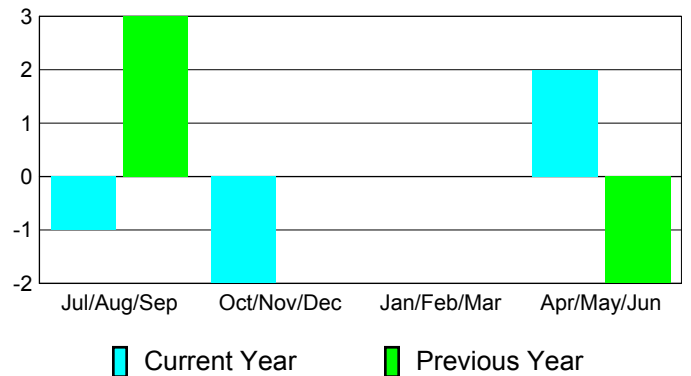

Gender Comparison 2010-2011

Jul/Aug/Sep

Oct/Nov/Dec

Jan/Feb/Mar

Apr/May/Jun

Male

Female