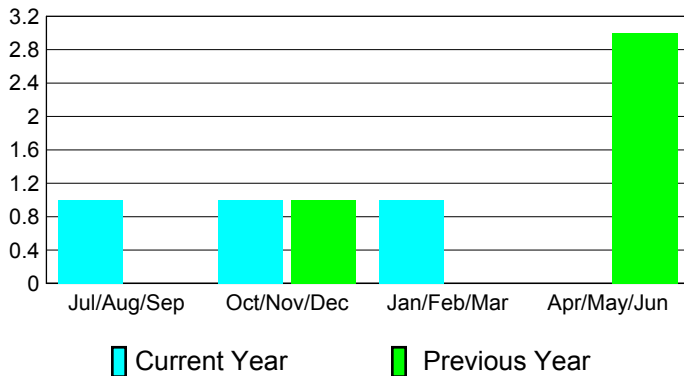

2010-2011 GMT Reports for District (or Undistricted) **District 114 M**

GMT: **Dir. Horst P. Kirchgatterer**

Location: **AUSTRIA**

GMT CA: **4**

CLUBS

Club Results
2010-2011

Clubs
2009-2010

Month	New Club Goal	Actual New Clubs	Actual Dropped Clubs	Gain/Loss of Clubs	Gain/Loss of Clubs
Jul/Aug/Sep	1	1	0	1	0
Oct/Nov/Dec	1	1	0	1	1
Jan/Feb/Mar	1	1	0	1	0
Apr/May/June	1	0	0	0	3
Totals	4	3	0	3	4

Club Results 2010-2011

Goal, New, Dropped, Gain/Loss

Comparison of Club Gain/Loss

Current Year Compared to the Previous Year

YTD Status Quo Clubs 2010-2011

Status Quo Clubs Compared to Status Quo Members

MEMBERSHIP

Membership Results
2010-2011

Membership
2009-2010

Month	Net Memb Goal	Actual New Memb	Actual Dropped Memb	Gain/Loss of Memb	Gain/Loss of Memb
Jul/Aug/Sep	25	122	-23	99	11
Oct/Nov/Dec	40	79	-65	14	36
Jan/Feb/Mar	40	26	-27	-1	0
Apr/May/June	30	0	-6	-6	75
Totals	135	227	-121	106	122

Membership Results 2010-2011

Goal, New, Dropped, Gain/Loss

Comparison of Membership Gain/Loss

Current Year Compared to the Previous Year

Gender Comparison 2010-2011

Jul/Aug/Sep

Oct/Nov/Dec

Jan/Feb/Mar

Apr/May/June

Male

Female