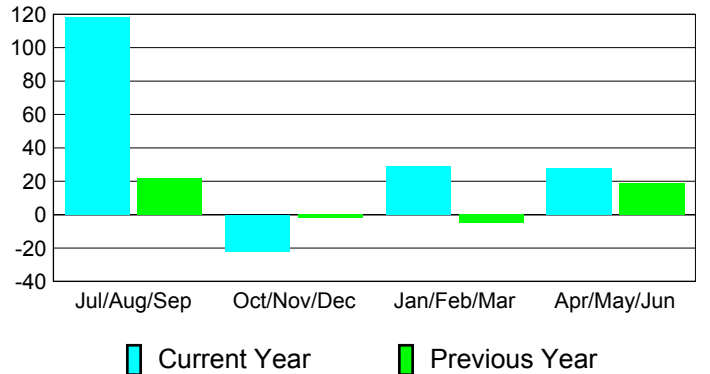

Gender Comparison 2010-2011

Jul/Aug/Sep

Oct/Nov/Dec

Jan/Feb/Mar

Apr/May/June

Male

Female