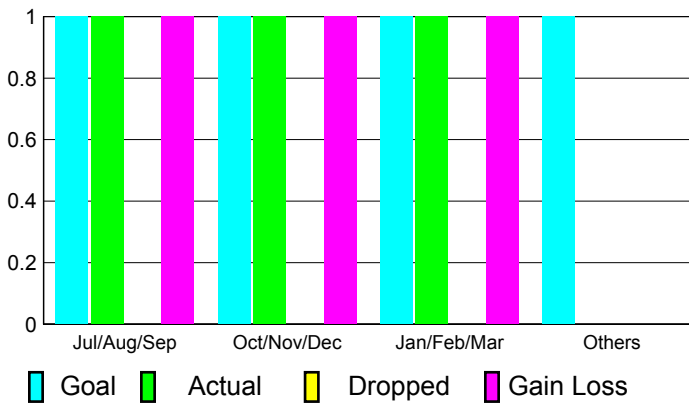

2010-2011 GMT Reports for District (or Undistricted) **District 114 M**

GMT: **Dir. Horst P. Kirchgatterer**

Location: **AUSTRIA**

GMT CA: **4**

CLUBS

Club Results
2010-2011

Clubs
2009-2010

Month	New Club Goal	Actual New Clubs	Actual Dropped Clubs	Gain/Loss of Clubs	Gain/Loss of Clubs
Jul/Aug/Sep	1	1	0	1	0
Oct/Nov/Dec	1	1	0	1	1
Jan/Feb/Mar	1	1	0	1	0
Apr/May/June	1	0	0	0	3
Totals	4	3	0	3	4

Club Results 2010-2011

Goal, New, Dropped, Gain/Loss

Comparison of Club Gain/Loss

Current Year Compared to the Previous Year