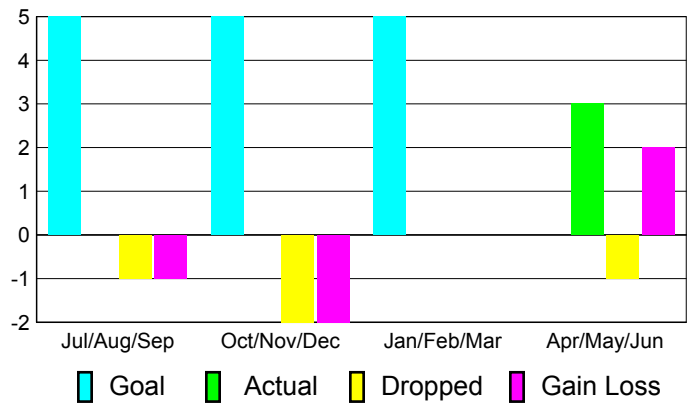

Membership Results 2010-2011

Goal, New, Dropped, Gain/Loss

Comparison of Membership Gain/Loss

Current Year Compared to the Previous Year