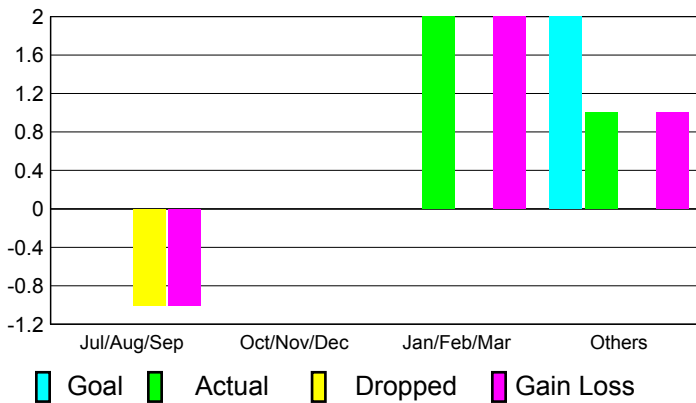

2010-2011 GMT Reports for District (or Undistricted) **District 114 W**

GMT: **Dir. Horst P. Kirchgatterer**

Location: **AUSTRIA**

GMT CA: **4**

CLUBS

**Club Results
2010-2011**

**Clubs
2009-2010**

Month	New Club Goal	Actual New Clubs	Actual Dropped Clubs	Gain/Loss of Clubs	Gain/Loss of Clubs
Jul/Aug/Sep	0	0	-1	-1	0
Oct/Nov/Dec	0	0	0	0	0
Jan/Feb/Mar	0	2	0	2	0
Apr/May/June	2	1	0	1	1
Totals	2	3	-1	2	1

Club Results 2010-2011

Goal, New, Dropped, Gain/Loss

Comparison of Club Gain/Loss

Current Year Compared to the Previous Year