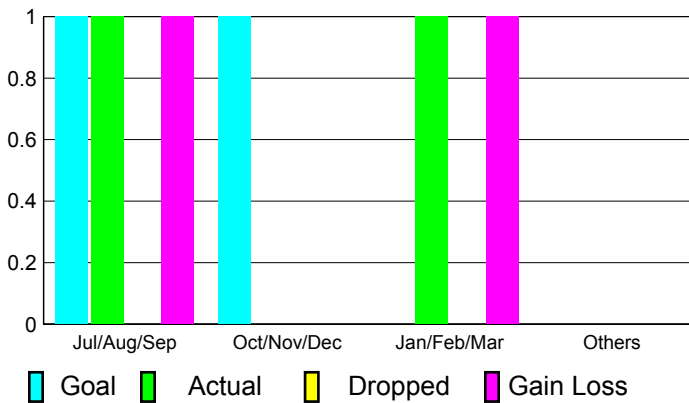

2010-2011 GMT Reports for District (or Undistricted) **District 102 C**

GMT: **Dir. Horst P. Kirchgatterer**

Location: **SWITZERLAND**

GMT CA: **4**

CLUBS

Club Results
2010-2011

Clubs
2009-2010

Month	New Club Goal	Actual New Clubs	Actual Dropped Clubs	Gain/Loss of Clubs	Gain/Loss of Clubs
Jul/Aug/Sep	1	1	0	1	3
Oct/Nov/Dec	1	0	0	0	0
Jan/Feb/Mar	0	1	0	1	0
Apr/May/Jun	0	0	0	0	0
Totals	2	2	0	2	3

Club Results 2010-2011

Goal, New, Dropped, Gain/Loss

Comparison of Club Gain/Loss

Current Year Compared to the Previous Year