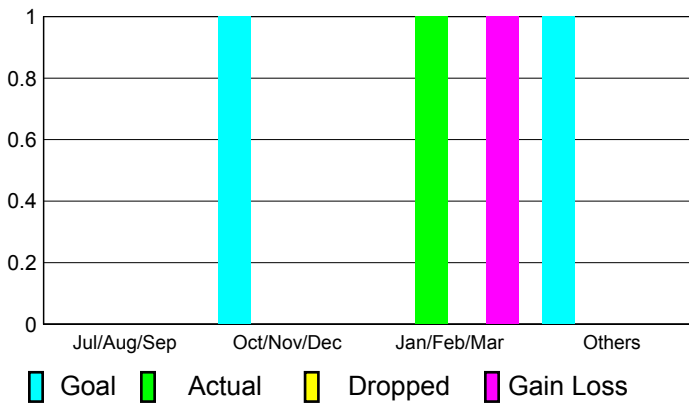

2010-2011 GMT Reports for District (or Undistricted) **District 114 O**

GMT: **Dir. Horst P. Kirchgatterer**

Location: **AUSTRIA**

GMT CA: **4**

CLUBS

Club Results
2010-2011

Clubs
2009-2010

Month	New Club Goal	Actual New Clubs	Actual Dropped Clubs	Gain/Loss of Clubs	Gain/Loss of Clubs
Jul/Aug/Sep	0	0	0	0	0
Oct/Nov/Dec	1	0	0	0	2
Jan/Feb/Mar	0	1	0	1	0
Apr/May/Jun	1	0	0	0	0
Totals	2	1	0	1	2

Club Results 2010-2011

Goal, New, Dropped, Gain/Loss

Comparison of Club Gain/Loss

Current Year Compared to the Previous Year