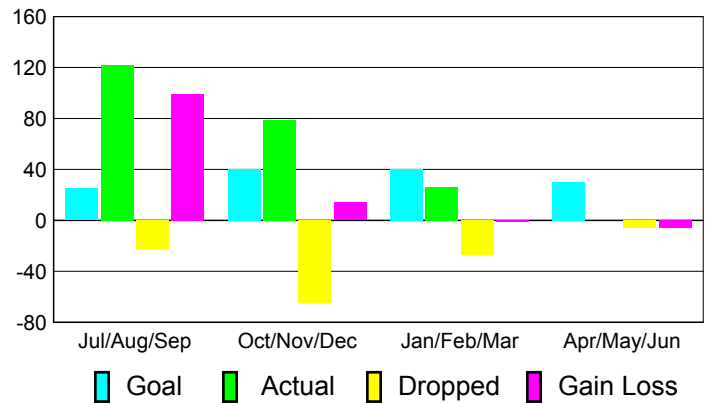

Membership Results 2010-2011

Goal, New, Dropped, Gain/Loss

Comparison of Membership Gain/Loss

Current Year Compared to the Previous Year